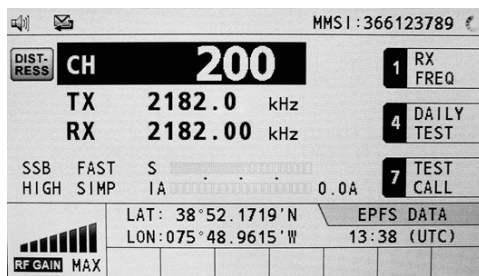

Daily Test Manual

3.1 FS-1575/FS-2575

3.1.1 Daily Test

1) At the **RT** screen press the [4], Daily Test, key.

2) The self test will run.