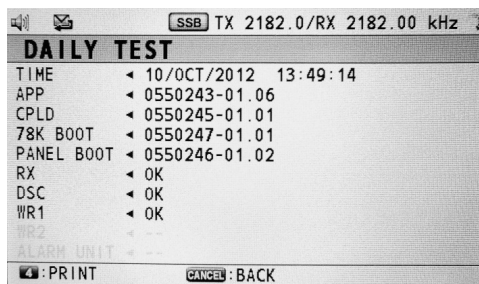

Daily Test Manual

3.1 FS-1575/FS-2575

3.1.1 Daily Test

- 1) At the **RT** screen press the [4], Daily Test, key.

- 2) The self test will run.

- 3) After the test press [4], to print the results.
- 4) Record any errors and contact your Furuno agent.
- 5) Press the [CANCEL] key to end the test and return to the **RT** screen.

Daily Test Manual

4.1 IB-585

4.1.1 Testing

- 1) Press the **[F6]** key to begin.
- 2) Use the arrow keys to select **Change**.
- 3) Use the down arrow key to select **Self Test**.
- 4) Press the **[Enter]** key to start the test.
- 5) If **NG** appears, record the error and contact your Furuno agent.
- 6) Press the **[Esc]** key to end.