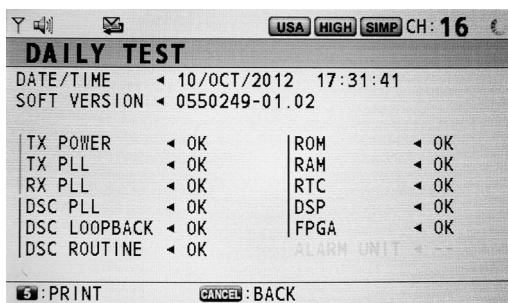

Daily Test Manual

2.1 FM-8900

2.1.1 Testing

- 1) Press the [MENU] key, then use the rotary knob to select [TEST].

- 2) The test will now begin.

- 3) Press [4] to print the test. Record any errors and contact your Furuno agent.
- 4) Press the [CANCEL] key to end the test and reurt to the main RT screen.