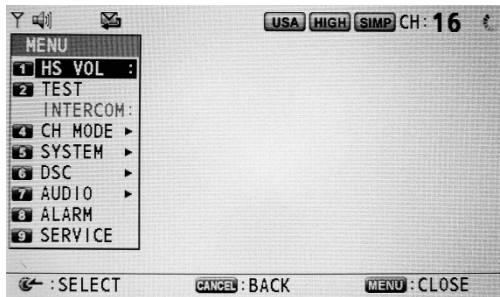

Daily Test Manual

2.1 FM-8900

2.1.1 Testing

1) Press the [MENU] key, then use the rotary knob to select [TEST].

2) The test will now begin.