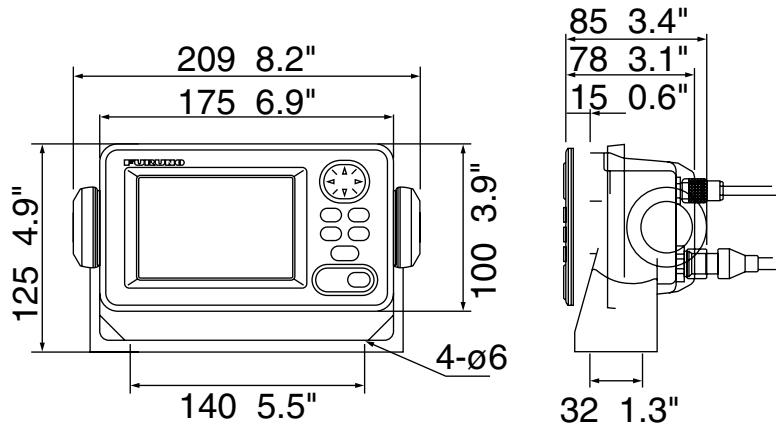

SC50 Dimensional Drawings

SC50/110 Display Unit

0.55 kg 1.2 lb

SC50/110 Processor Unit

4.2 kg 9.3 lb

SC-50 Antenna Unit (Radome)

4.2 kg 9.3 lb