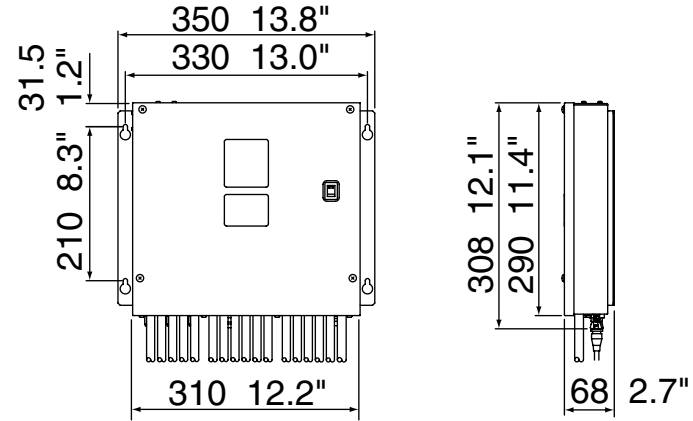

SC50 Dimensional Drawings

SC50/110 Display Unit

0.55 kg 1.2 lb

SC50/110 Processor Unit

4.2 kg 9.3 lb

SC-50 Antenna Unit (Radome)

4.2 kg 9.3 lb