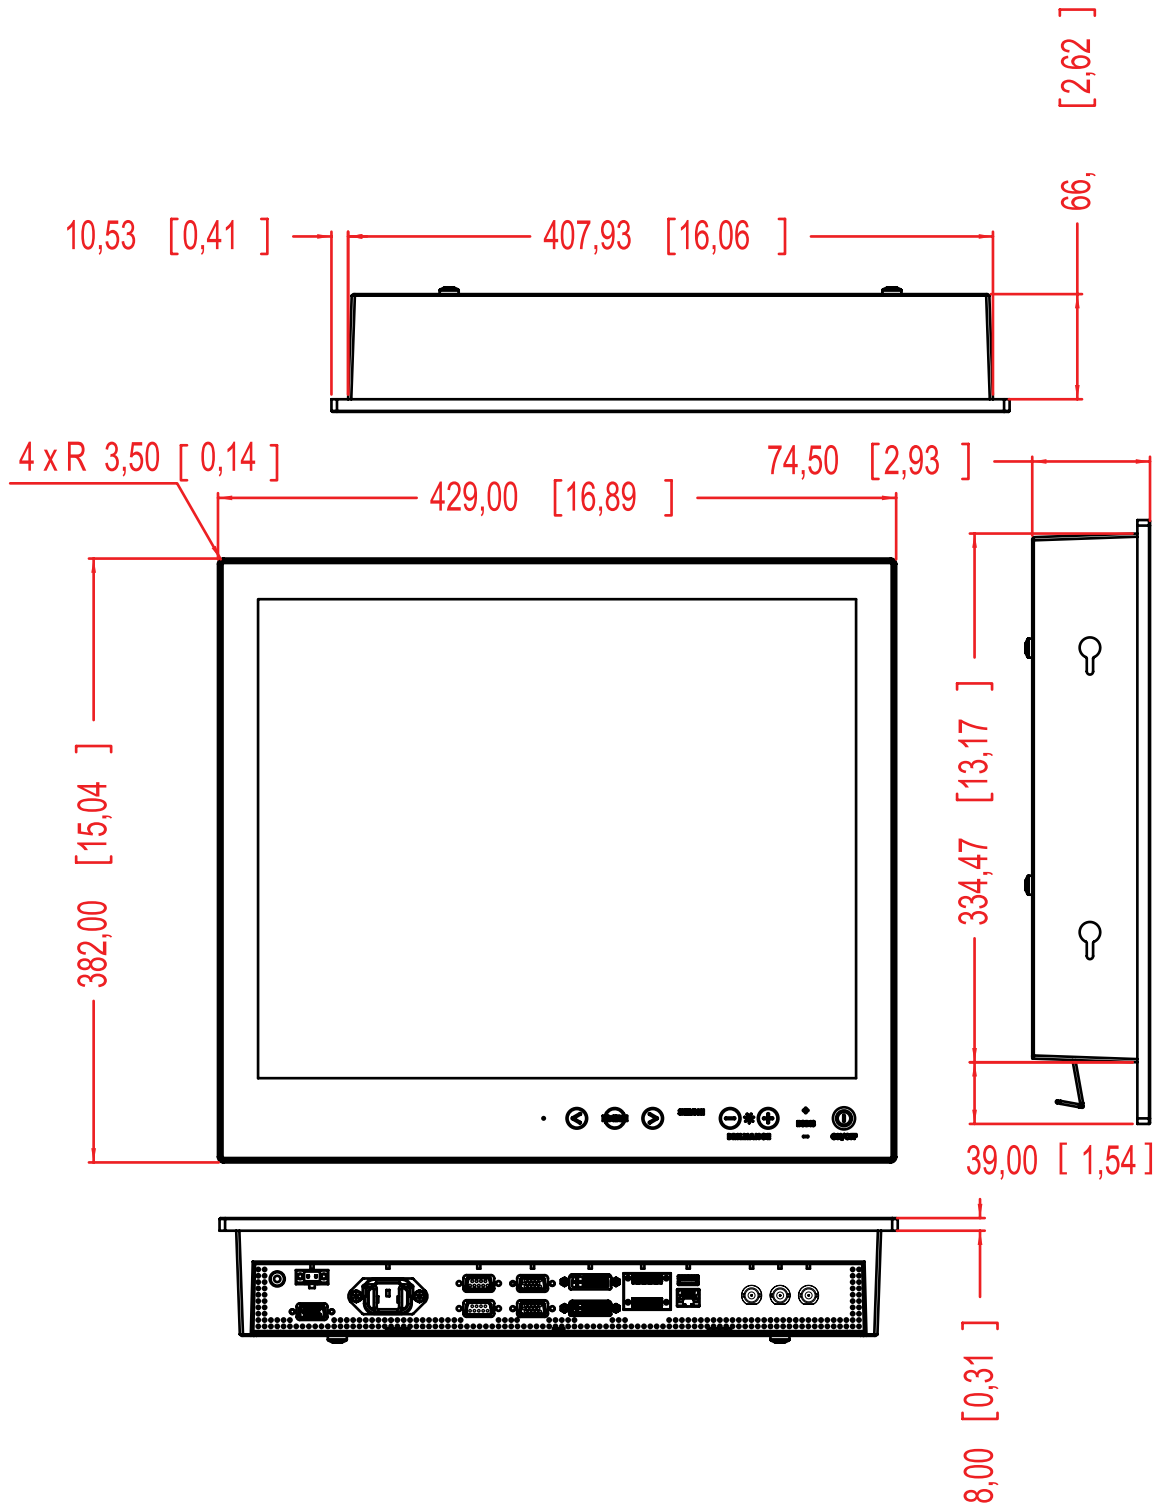

MU190T - Multi Touch Monitor

(Not Drawn to Scale)

BACK VIEW

4 x M6 Vesa mounting
Max 12 mm deep