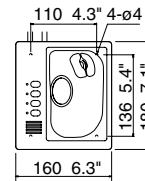

FAR21x7 Radar Dimensional Drawings

FAR-21x7 Series

Display Unit MU-201CR (Bracket Mount)

18.3 kg 40.4 lb

Display Unit MU-201CR (Panel Mount)

11 kg 33.5 lb

Full-keyboard
Control Unit RCU-014

3.7 kg 8.2 lb

Trackball
Control Unit RCU-015

2.4 kg 5.3 lb

Remote
Control Unit RCU-016

2.4 kg 5.3 lb

4 ft Open Antenna

33 kg 73 lb

6.5 ft Open Antenna
8 ft Open Antenna

39 kg 86 lb
42 kg 92.6 lb

10 ft S-band Antenna
12 ft S-band Antenna

135 kg 297.6 lb
142 kg 313.1 lb

Processor Unit RPU-013

10 kg 22 lb