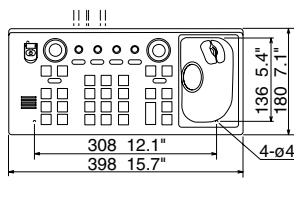

FAR21x7 Radar Dimensional Drawings

FAR-21x7 Series

Display Unit MU-201CR (Bracket Mount)

18.3 kg 40.4 lb

Display Unit MU-201CR (Panel Mount)

11 kg 33.5 lb

Full-keyboard
Control Unit RCU-014

3.7 kg 8.2 lb

Trackball
Control Unit RCU-015

2.4 kg 5.3 lb

Remote
Control Unit RCU-016

2.4 kg 5.3 lb

4 ft Open Antenna

33 kg 73 lb

6.5 ft Open Antenna
8 ft Open Antenna

39 kg 86 lb
42 kg 92.6 lb

10 ft S-band Antenna
12 ft S-band Antenna

135 kg 297.6 lb
142 kg 313.1 lb

Processor Unit RPU-013

10 kg 22 lb