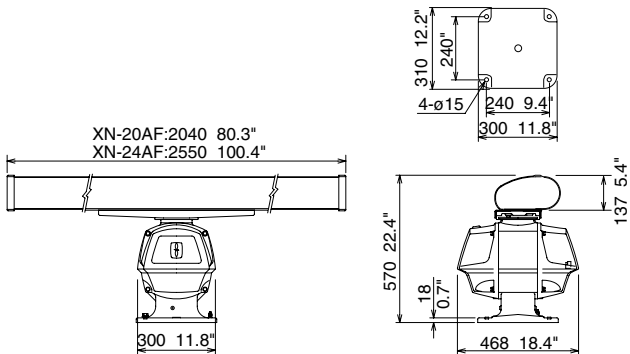

FAR21x7 Radar Dimensional Drawings

FAR-21x7 Series

Display Unit MU-201CR (Bracket Mount)

18.3 kg 40.4 lb

Display Unit MU-201CR (Panel Mount)

11 kg 33.5 lb

Full-keyboard
Control Unit RCU-014

3.7 kg 8.2 lb

Trackball
Control Unit RCU-015

2.4 kg 5.3 lb

Remote
Control Unit RCU-016

2.4 kg 5.3 lb

4 ft Open Antenna

33 kg 73 lb

6.5 ft Open Antenna
8 ft Open Antenna

39 kg 86 lb
42 kg 92.6 lb

10 ft S-band Antenna
12 ft S-band Antenna

135 kg 297.6 lb
142 kg 313.1 lb

Processor Unit RPU-013

10 kg 22 lb