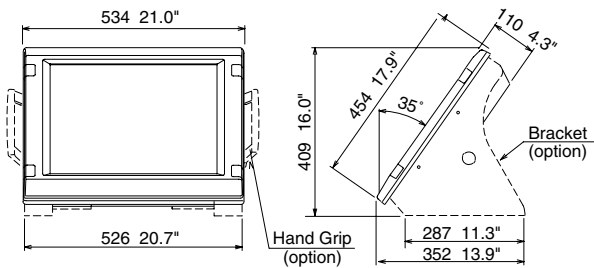

FAR21x7 Radar Dimensional Drawings

FAR-21x7 Series

Display Unit MU-201CR (Bracket Mount)

18.3 kg 40.4 lb

Display Unit MU-201CR (Panel Mount)

11 kg 33.5 lb

Full-keyboard
Control Unit RCU-014

3.7 kg 8.2 lb

Trackball
Control Unit RCU-015

2.4 kg 5.3 lb

Remote
Control Unit RCU-016

2.4 kg 5.3 lb

4 ft Open Antenna

33 kg 73 lb

6.5 ft Open Antenna
8 ft Open Antenna

39 kg 86 lb
42 kg 92.6 lb

10 ft S-band Antenna
12 ft S-band Antenna

135 kg 297.6 lb
142 kg 313.1 lb

Processor Unit RPU-013

10 kg 22 lb