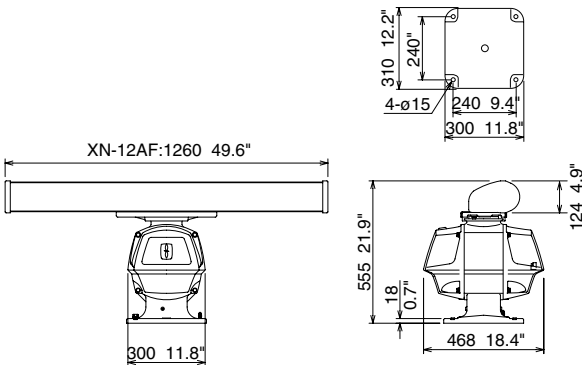

FAR21x7 Radar Dimensional Drawings

FAR-21x7 Series

Display Unit MU-201CR (Bracket Mount)

18.3 kg 40.4 lb

Display Unit MU-201CR (Panel Mount)

11 kg 33.5 lb

Full-keyboard
Control Unit RCU-014

3.7 kg 8.2 lb

Trackball
Control Unit RCU-015

2.4 kg 5.3 lb

Remote
Control Unit RCU-016

2.4 kg 5.3 lb

4 ft Open Antenna

33 kg 73 lb

6.5 ft Open Antenna
8 ft Open Antenna

39 kg 86 lb
42 kg 92.6 lb

10 ft S-band Antenna
12 ft S-band Antenna

135 kg 297.6 lb
142 kg 313.1 lb

Processor Unit RPU-013

10 kg 22 lb