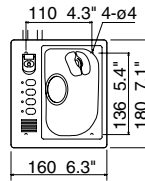

FAR21x7 Radar Dimensional Drawings

FAR-21x7 Series

Display Unit MU-201CR (Bracket Mount)

18.3 kg 40.4 lb

Display Unit MU-201CR (Panel Mount)

11 kg 33.5 lb

Full-keyboard
Control Unit RCU-014

3.7 kg 8.2 lb

Trackball
Control Unit RCU-015

2.4 kg 5.3 lb

Remote
Control Unit RCU-016

2.4 kg 5.3 lb

4 ft Open Antenna

33 kg 73 lb

6.5 ft Open Antenna
8 ft Open Antenna

39 kg 86 lb
42 kg 92.6 lb

10 ft S-band Antenna
12 ft S-band Antenna

135 kg 297.6 lb
142 kg 313.1 lb

Processor Unit RPU-013

10 kg 22 lb