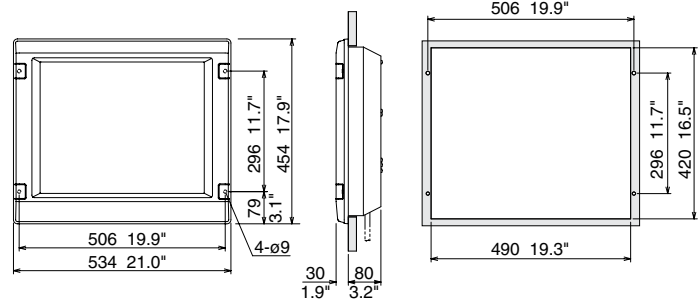

FAR21x7 Radar Dimensional Drawings

FAR-21x7 Series

Display Unit MU-201CR (Bracket Mount)

18.3 kg 40.4 lb

Display Unit MU-201CR (Panel Mount)

11 kg 33.5 lb

Full-keyboard
Control Unit RCU-014

3.7 kg 8.2 lb

Trackball
Control Unit RCU-015

2.4 kg 5.3 lb

Remote
Control Unit RCU-016

2.4 kg 5.3 lb

4 ft Open Antenna

33 kg 73 lb

6.5 ft Open Antenna
8 ft Open Antenna

39 kg 86 lb
42 kg 92.6 lb

10 ft S-band Antenna
12 ft S-band Antenna

135 kg 297.6 lb
142 kg 313.1 lb

Processor Unit RPU-013

10 kg 22 lb