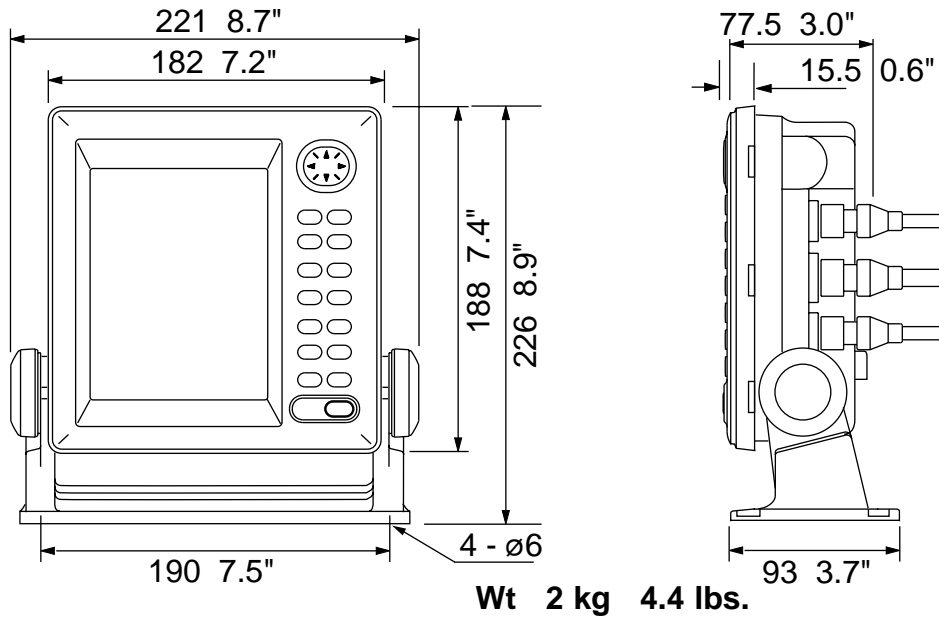

1622 DISPLAY DIMENSIONS

1622 RADOME DIMENSIONS

Wt 4 kg 8.8 lbs.

Specifications subject to change without notice.