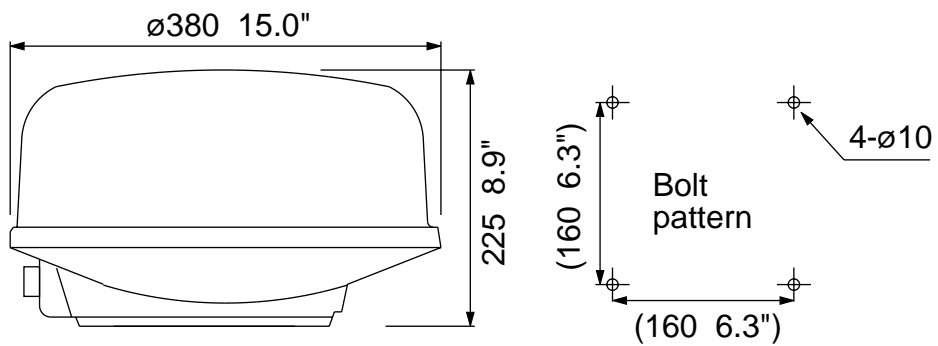

1622 DISPLAY DIMENSIONS

1622 RADOME DIMENSIONS

Wt 4 kg 8.8 lbs.

Specifications subject to change without notice.