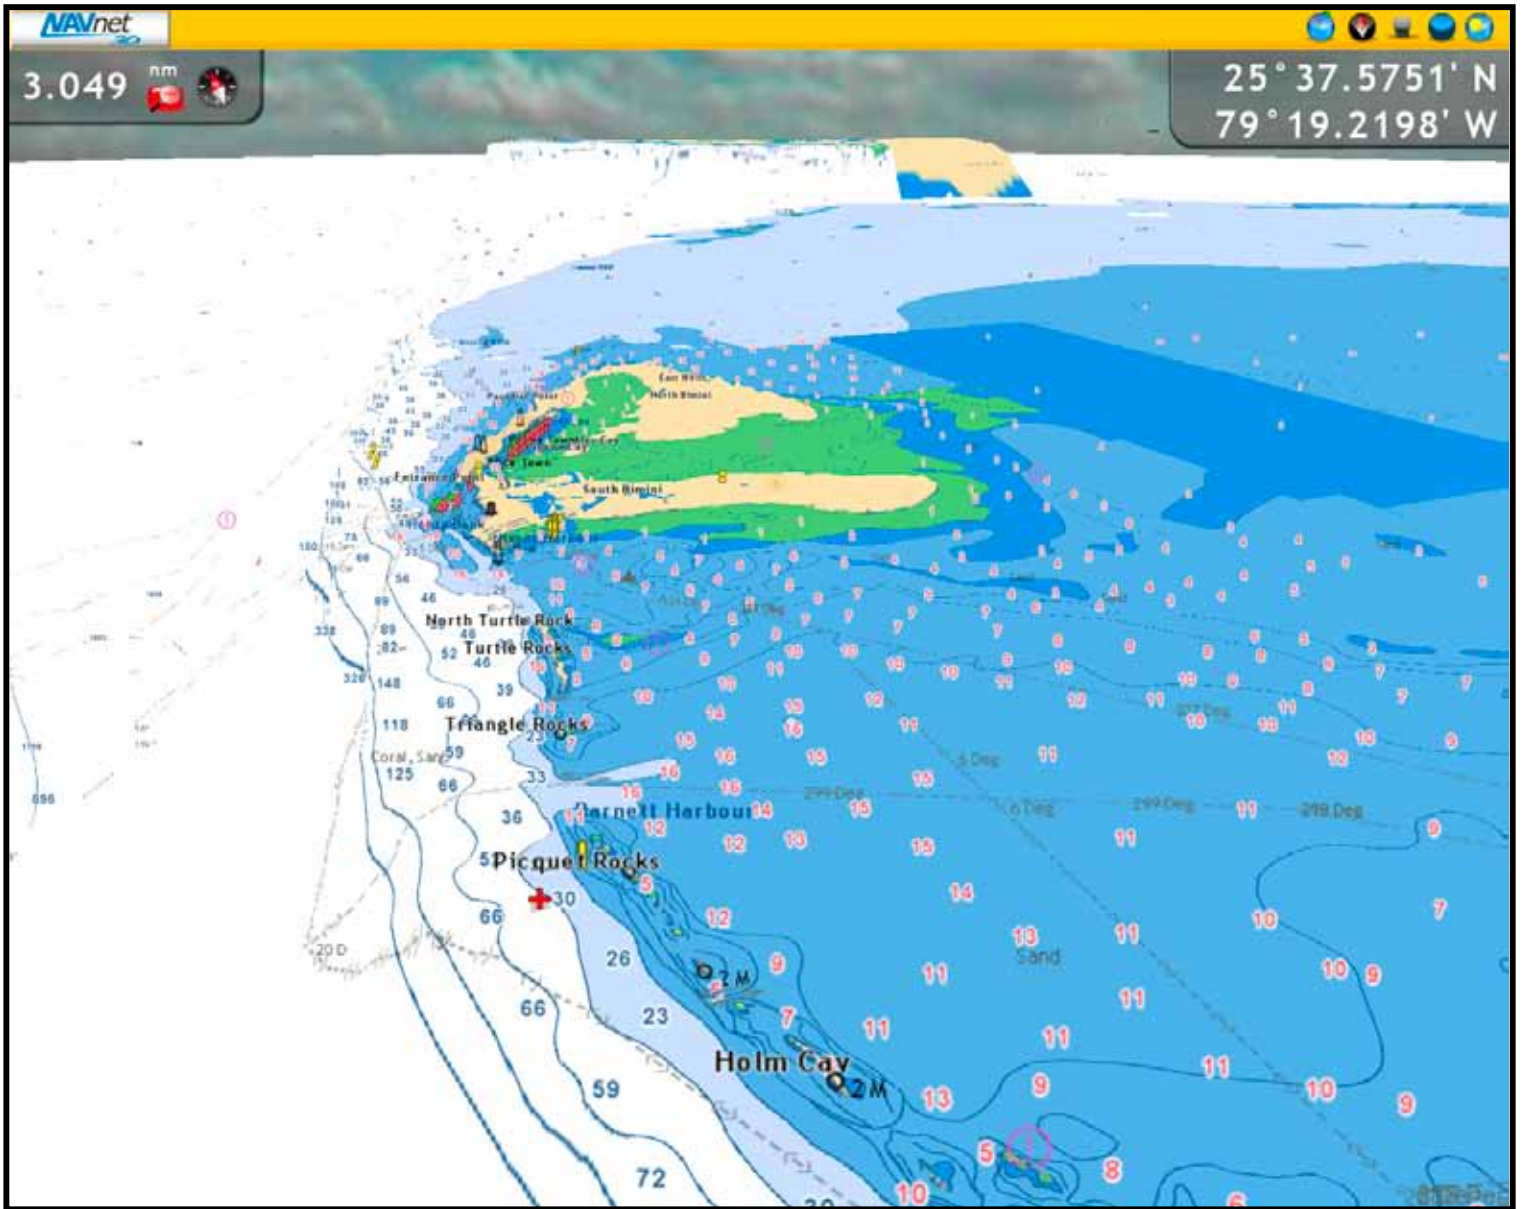

NAVnet 3D

with
C-MAP
by JEPPESEN

FURUNO