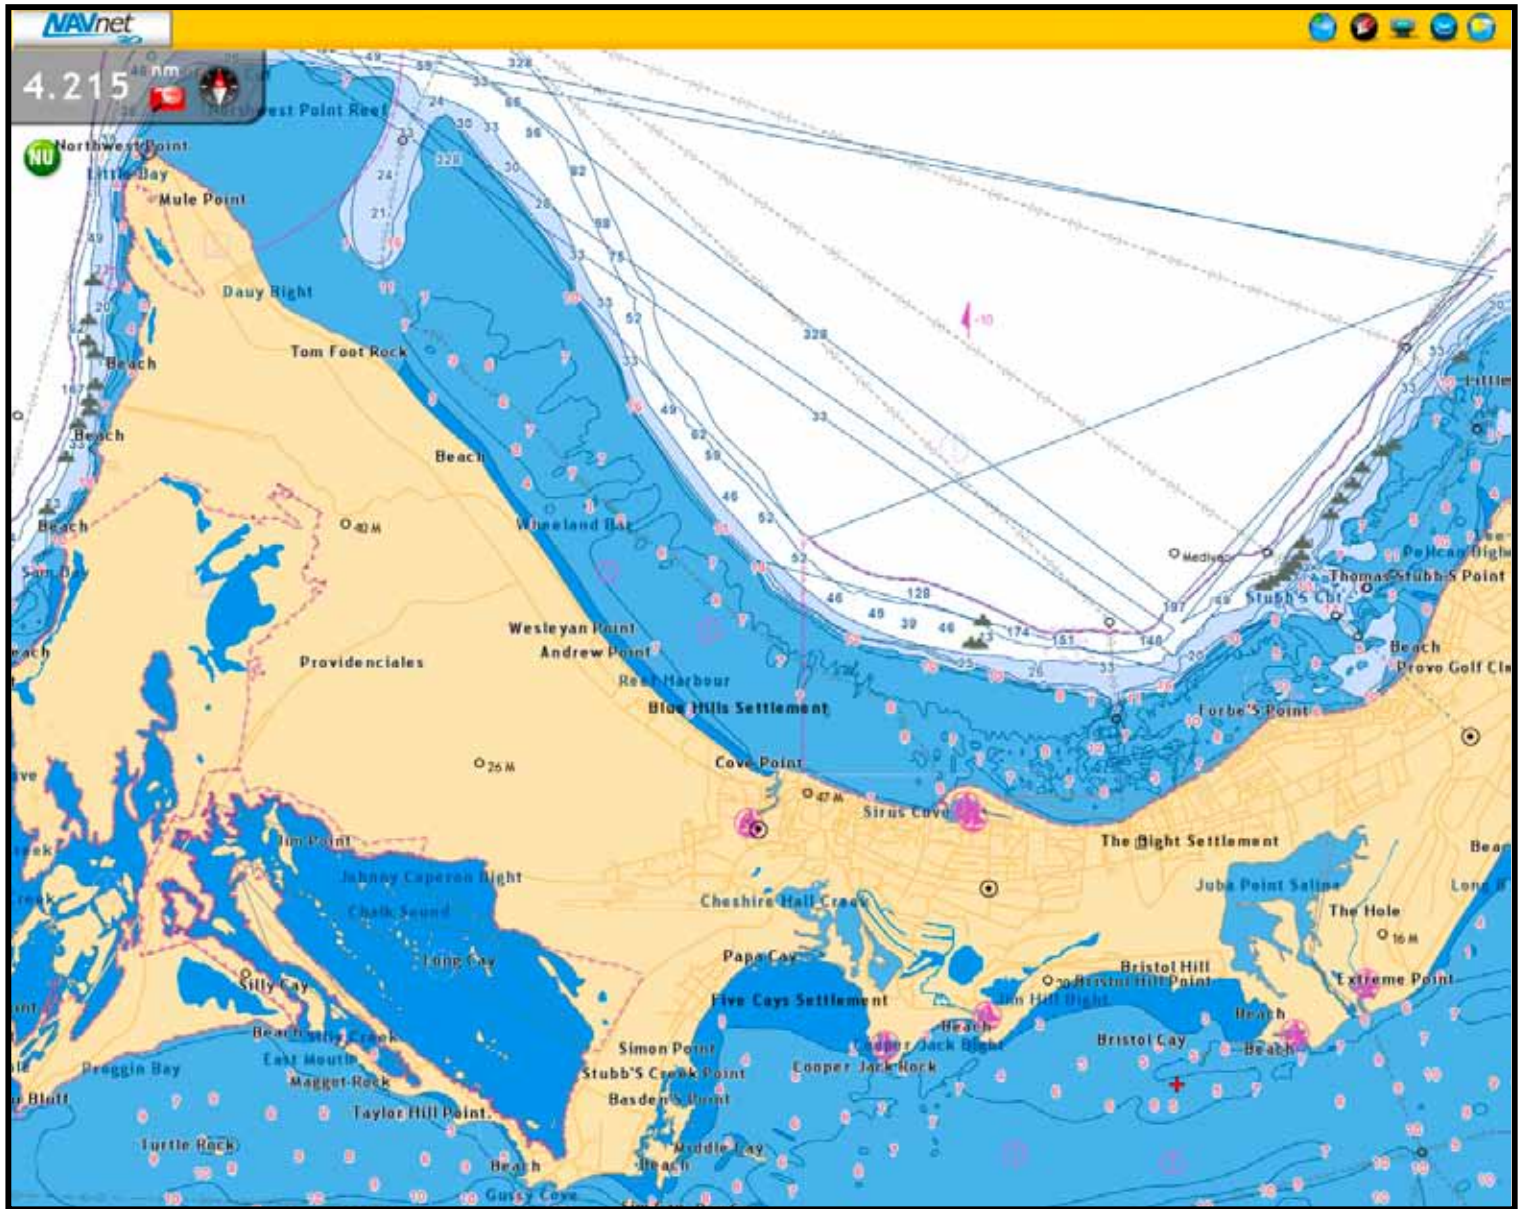

NAVnet 3D

with
C-MAP
by JEPPESEN

Sample screen shots of the Bahama's & surrounding areas,
using new C-MAP charts

FURUNO

NAVnet 3D

with
C-MAP
by JEPPESEN

FURUNO

NAVnet 3D

FURUNO

NAVnet 3D

with
C-MAP
by JEPPESEN

FURUNO