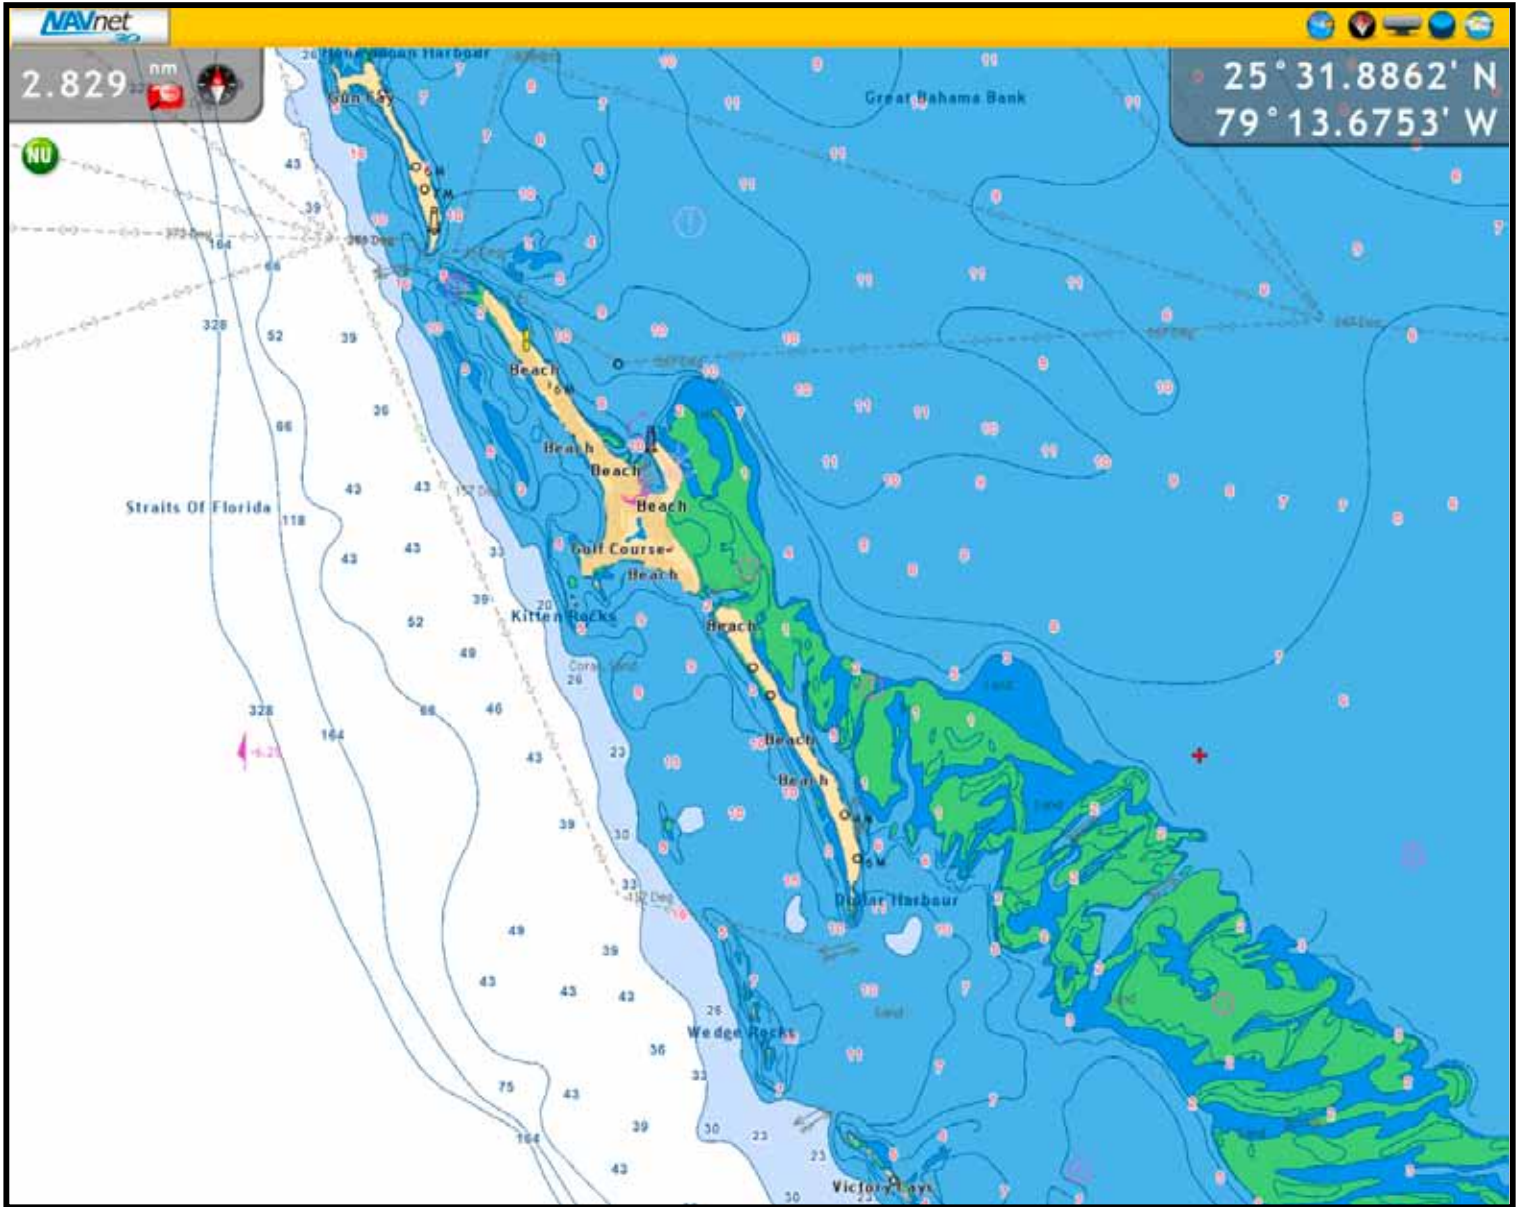

NAVnet 3D

with
C-MAP
by JEPPESEN

Sample screen shots of the Bahama's & surrounding areas,
using new C-MAP charts

FURUNO

NAVnet 3D

with
C-MAP
by JEPPESEN

FURUNO

NAVnet 3D

FURUNO

NAVnet 3D

with
C-MAP
by JEPPESEN

FURUNO