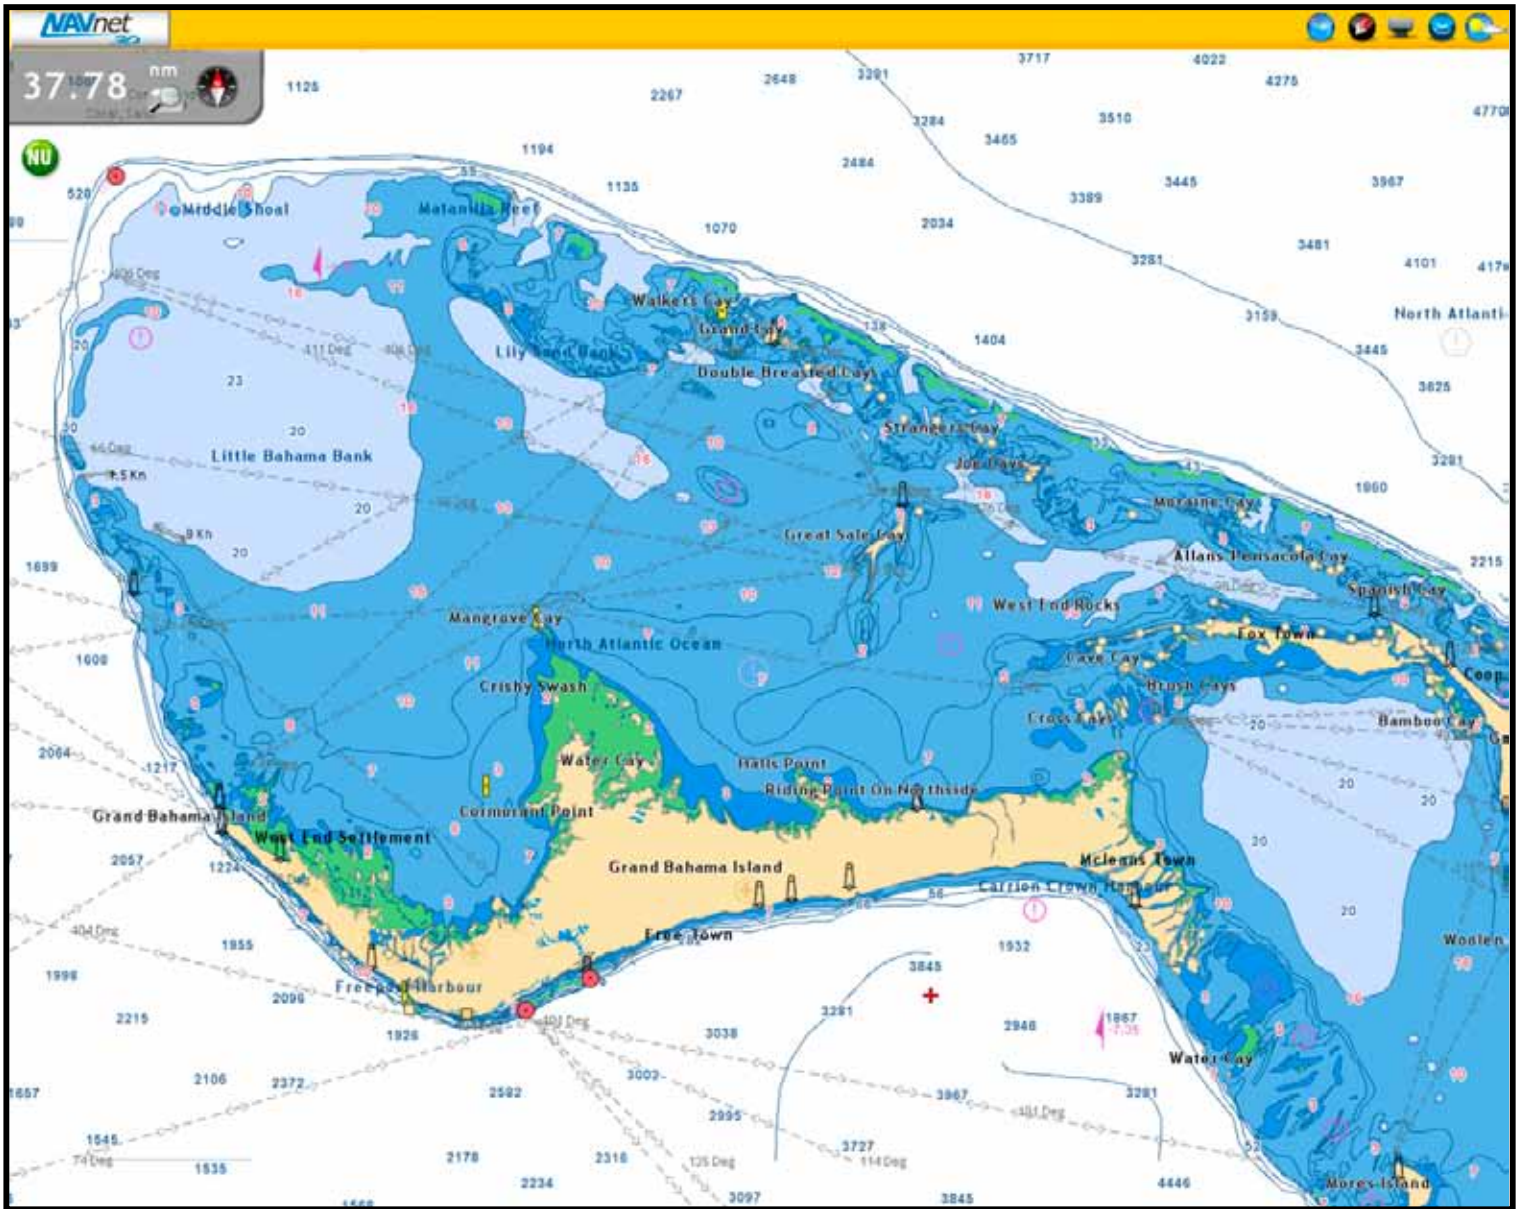

NAVnet 3D

with
C-MAP
by JEPPESEN

Sample screen shots of the Bahama's & surrounding areas,
using new C-MAP charts

FURUNO

NAVnet 3D

with
C-MAP
by JEPPESEN

FURUNO

NAVnet 3D