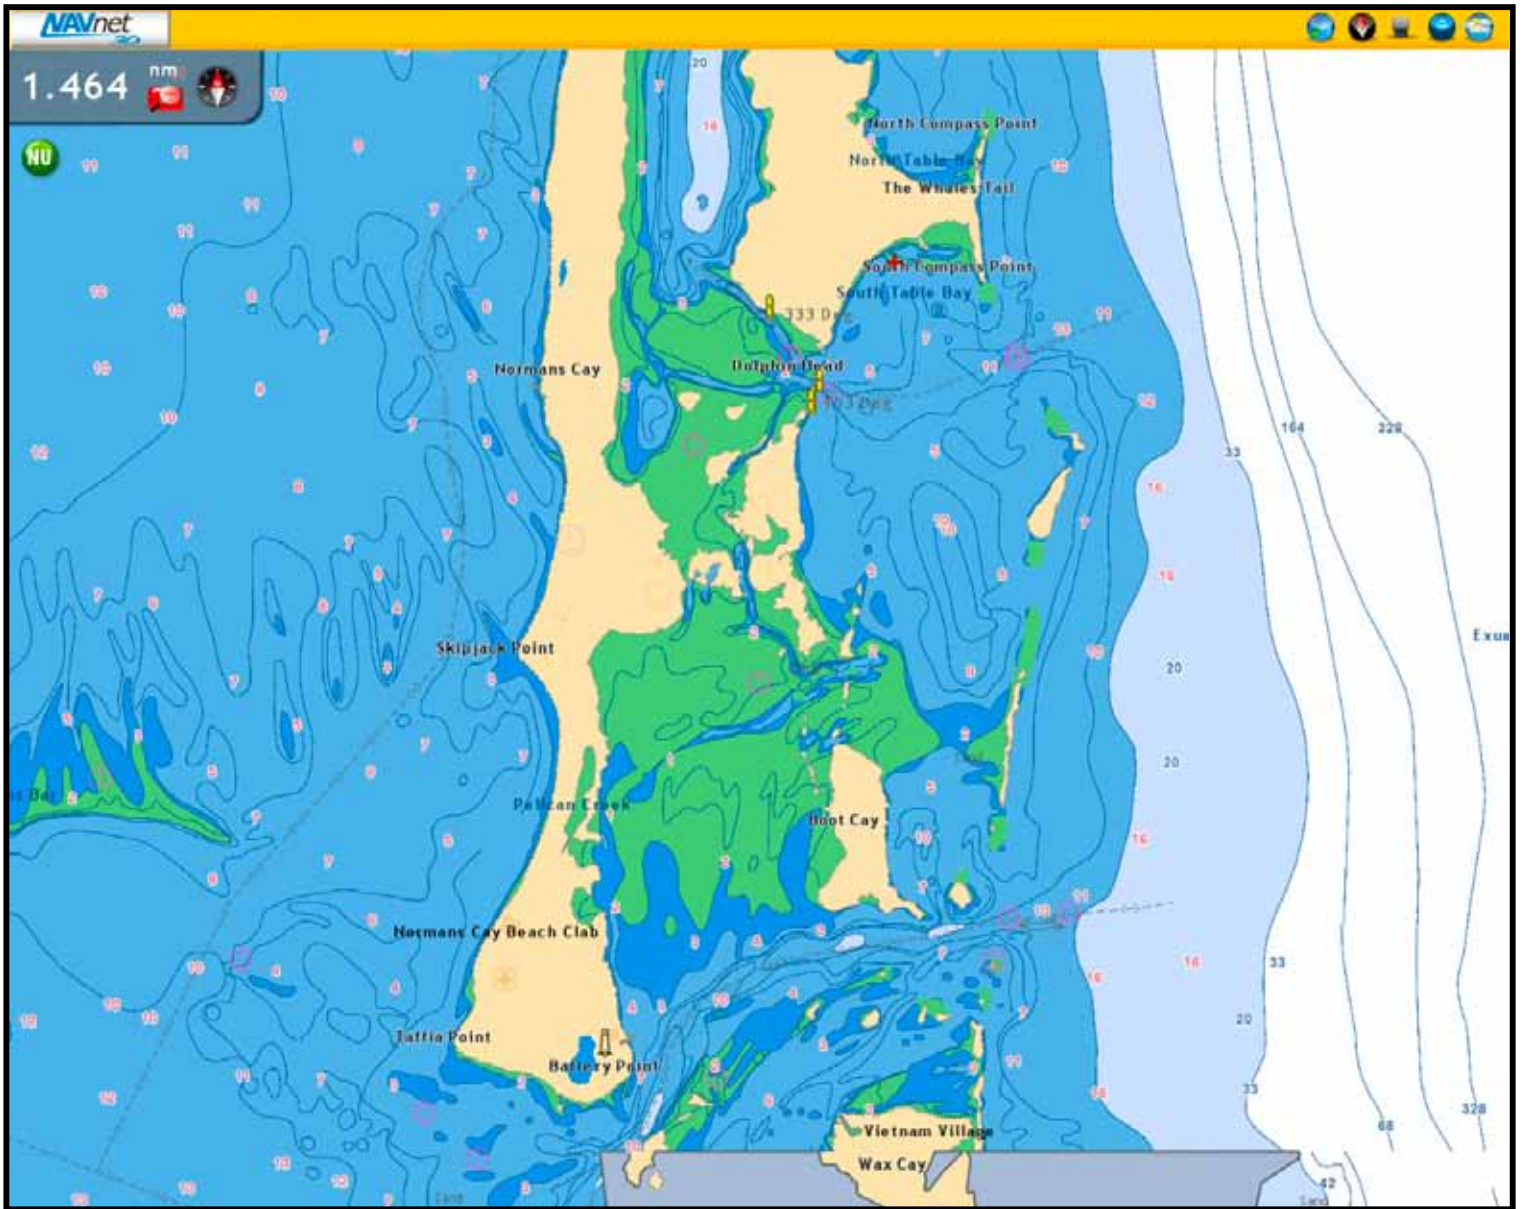

NAVnet 3D

with
C-MAP
by JEPPESEN

FURUNO