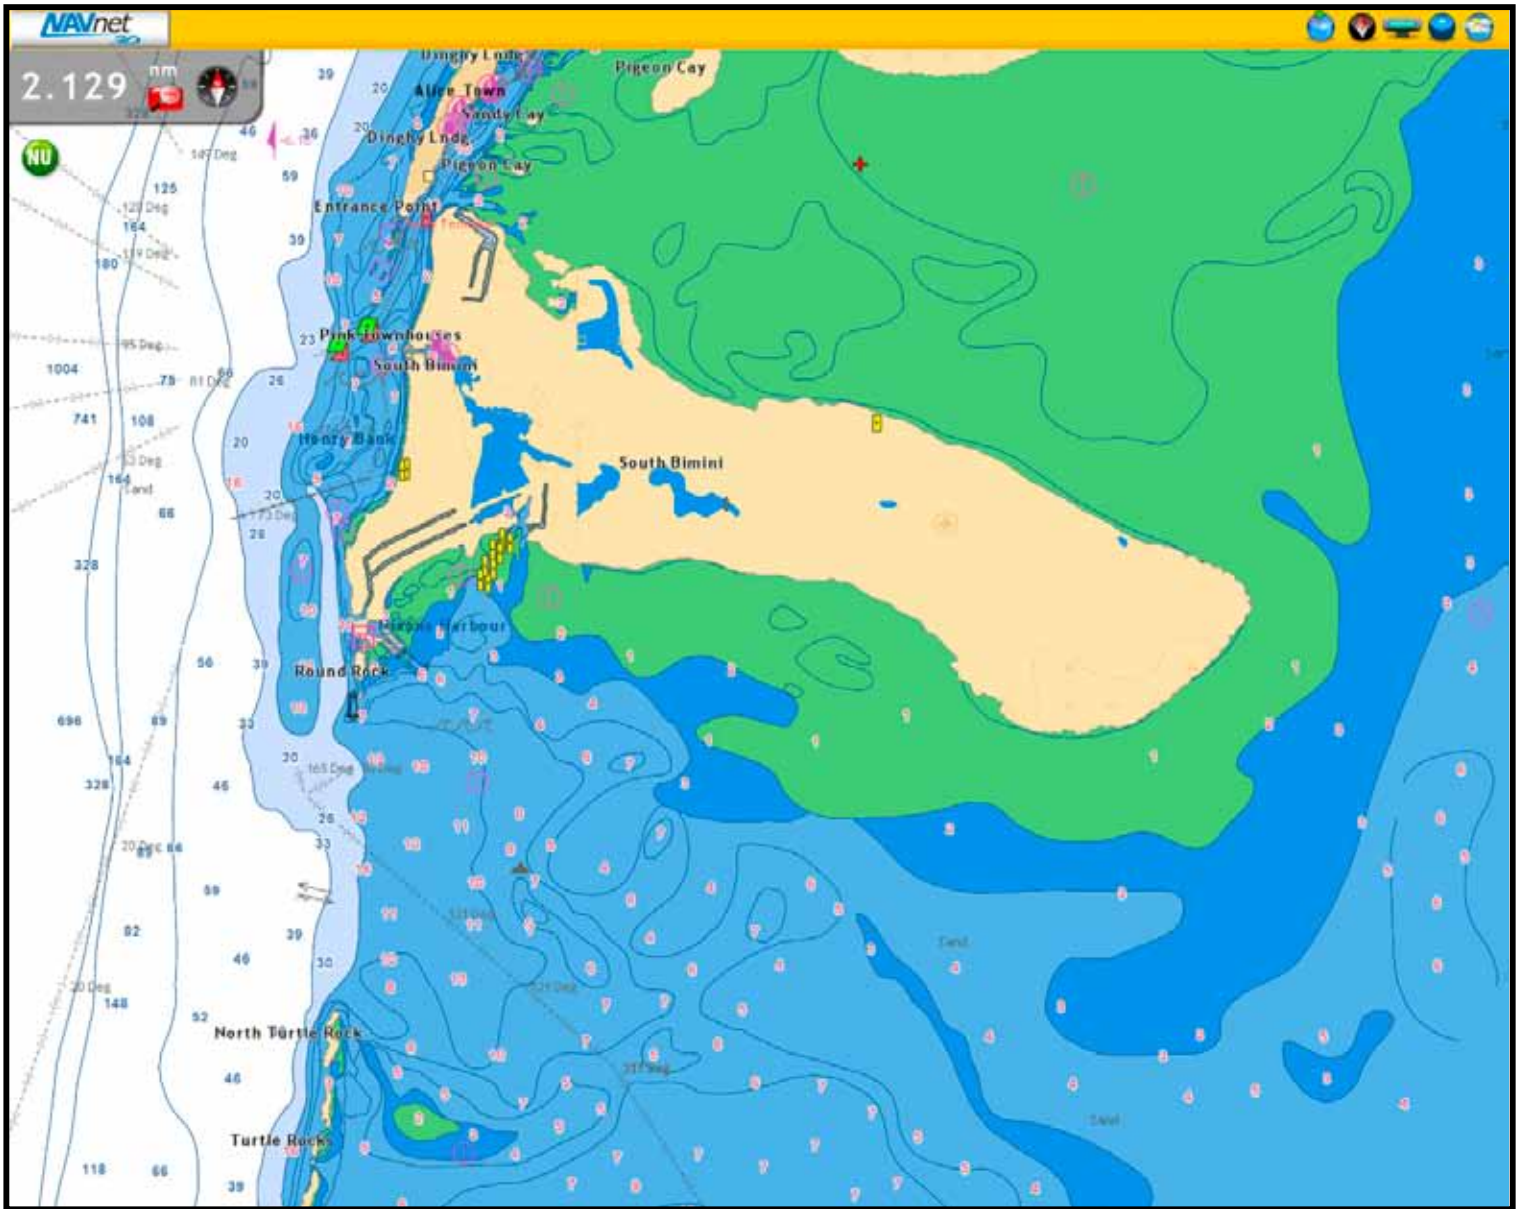

NAVnet 3D

with
C-MAP
by JEPPESEN

FURUNO