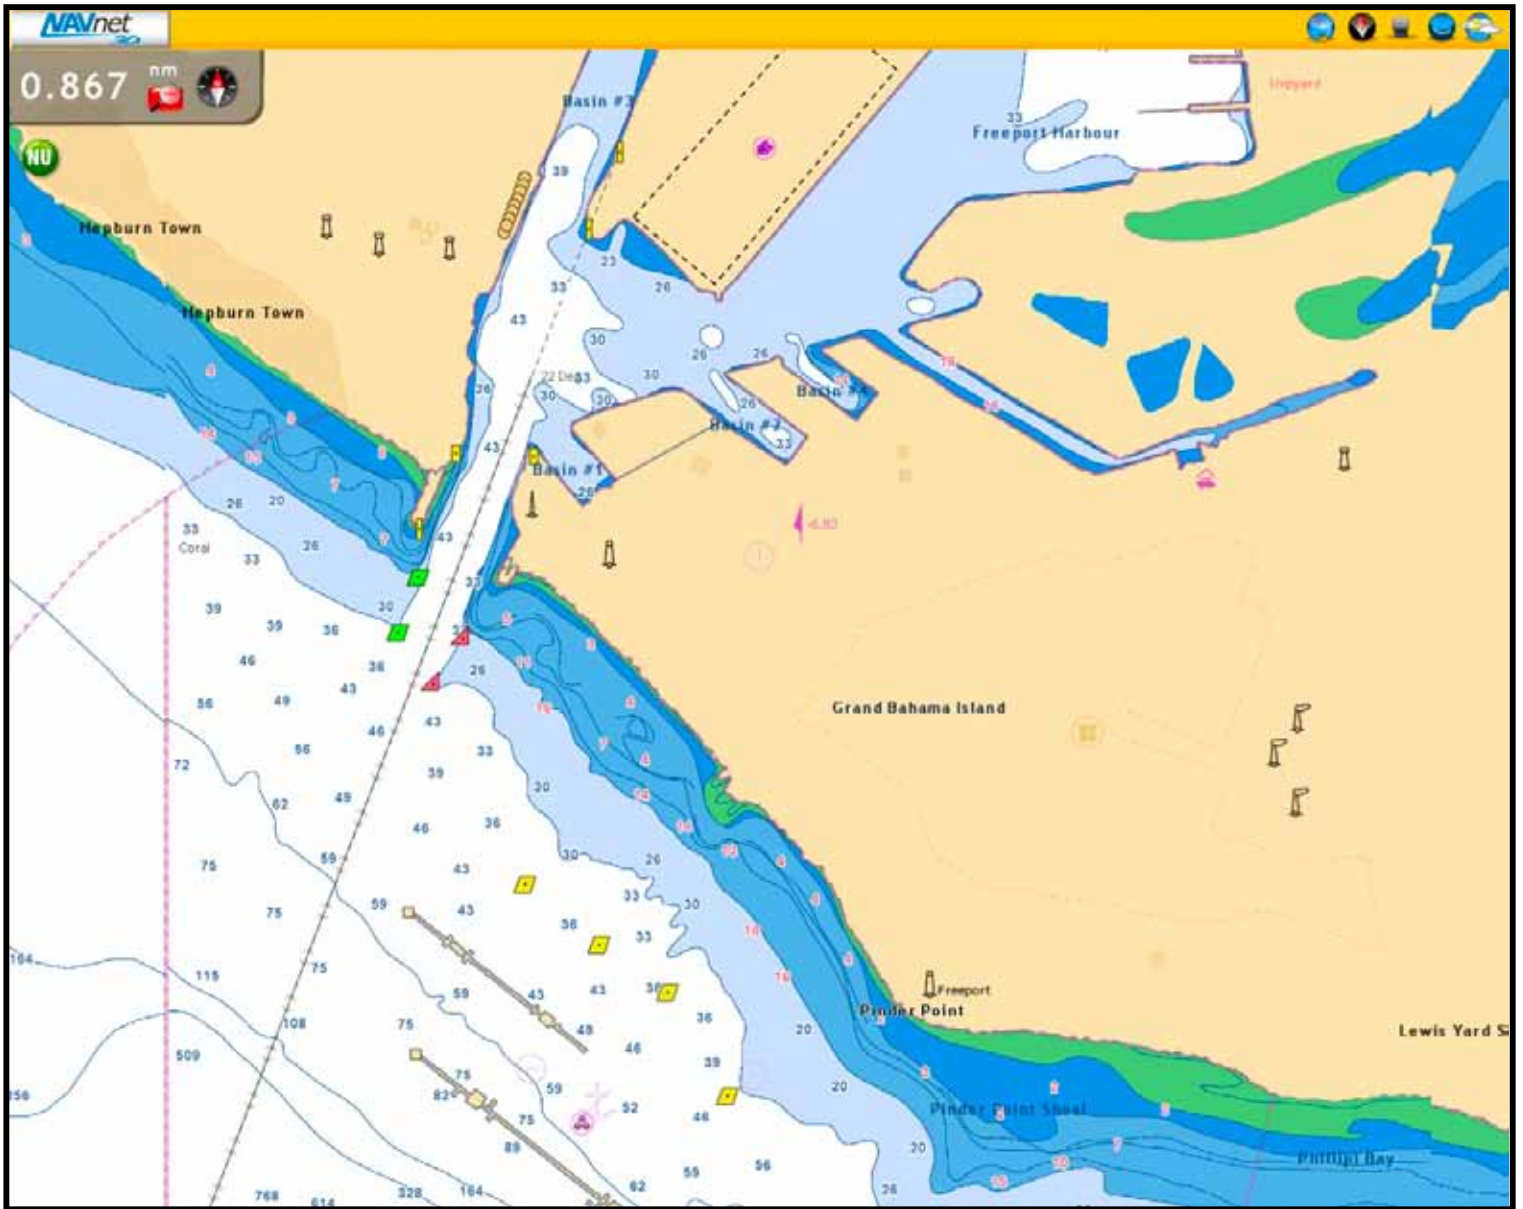

NAVnet 3D

with
C-MAP
by JEPPESEN

Sample screen shots of the Bahama's & surrounding areas,
using new C-MAP charts

FURUNO

NAVnet 3D

with
C-MAP
by JEPPESEN

FURUNO

NAVnet 3D