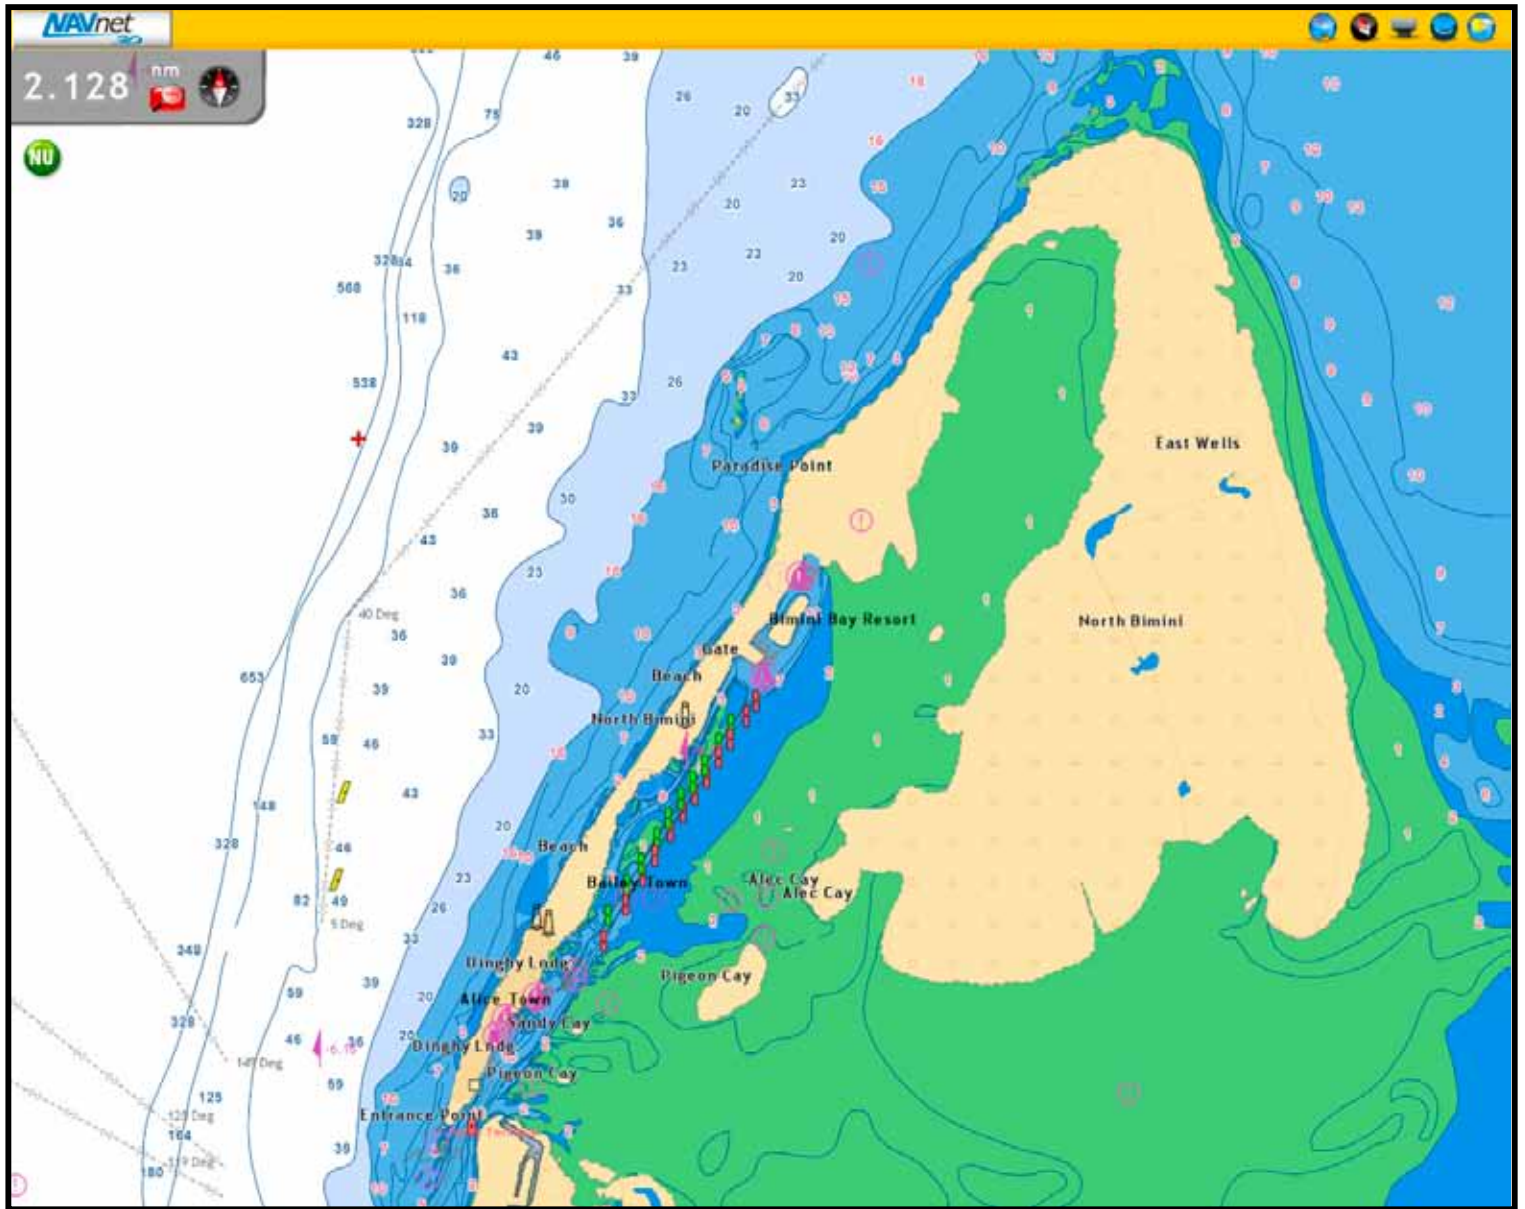

NAVnet 3D

with
C-MAP
by JEPPESEN

FURUNO