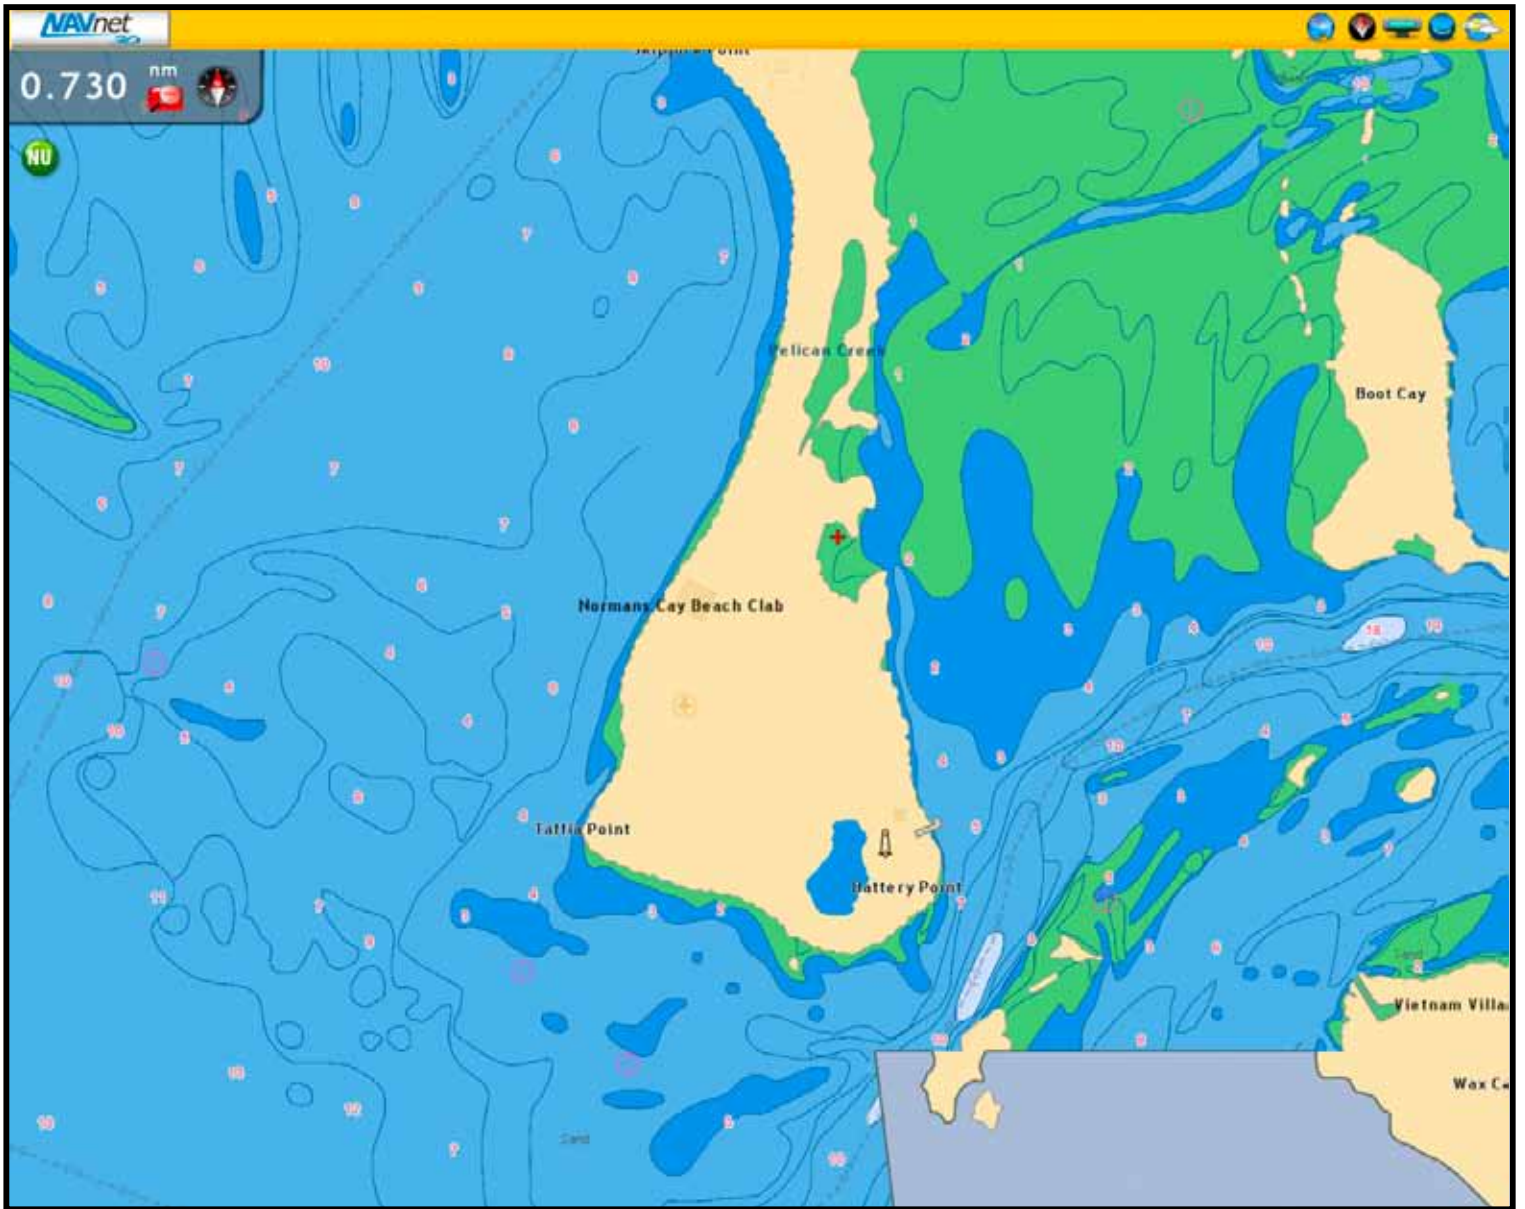

NAVnet 3D

with
C-MAP
by JEPPESEN

FURUNO