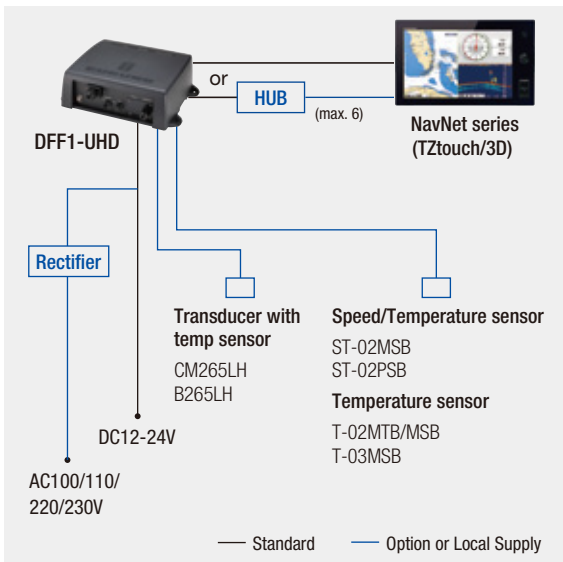

- Designed to operate over a broadband range of frequencies utilizing a broadband transducer
- Clear presentation separates bottom structure from bottom fish, and bait fish from game fish
- Network fish finder works with NavNet 3D & NavNet TZtouch*

- Density of fish school
- Bottom contours
- Discrimination of single fish close to bottom
- Marks individual game fish and bait fish, even when tightly schooled together

Interconnection Diagram

Comparison Among Network Sounder Series