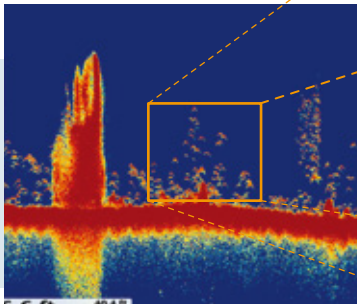

- Designed to operate over a broadband range of frequencies utilizing a broadband transducer
- Clear presentation separates bottom structure from bottom fish, and bait fish from game fish
- Network fish finder works with NavNet 3D & NavNet TZtouch*

- Density of fish school
- Bottom contours
- Discrimination of single fish close to bottom
- Marks individual game fish and bait fish, even when tightly schooled together

Interconnection Diagram

Comparison Among Network Sounder Series