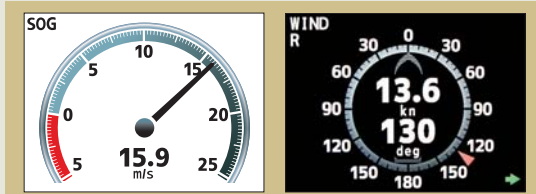

RD-20

RD-50

RD-50 Data to be displayed

Digital display

- Ship speed kn, km/h, m/s
- Heading (HDG) deg
- Course (COG) deg
- Actual / Ordered rudder angle deg
- Depth m, ft, fm
- Total distance NM, km
- Trip distance NM, km
- Water temperature °C, °F
- Rate of turn (ROT) deg/min
- Wind Direction / Speed deg
- Propeller pitch %
- Engine revolutions rpm
- Shaft revolutions rpm
- Time
- Latitude and Longitude
- Destination
- 1/2/3-axes ship speed

Analog display

- Wind Direction / Speed deg
- Propeller pitch %
- Rate of turn (ROT) deg/min
- Ship speed kn, km/h, m/s
- Engine revolutions rpm
- Shaft revolutions rpm
- Actual / Ordered rudder angle deg
- Drift / HDG / COG deg
- Time

Graph display

- Water temperature °C, °F
- Depth m, ft, fm

RD-20 Data to be displayed

- Ship speed kn, km/h, m/s
- Heading (HDG) deg
- Course (COG) deg
- Actual / Ordered rudder angle deg
- Depth m, ft, fm
- Total distance NM, km
- Trip distance NM, km
- Water temperature °C, °F
- Rate of turn (ROT) deg/min
- Wind Direction / Speed deg
- Engine revolutions rpm
- Propeller pitch %
- Shaft revolutions rpm