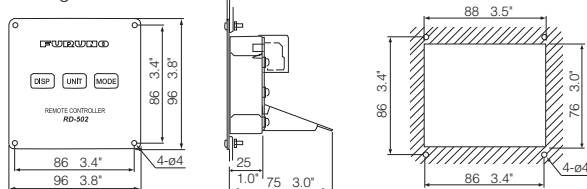

Remote Controller

RD-501

0.53 kg 1.17 lb