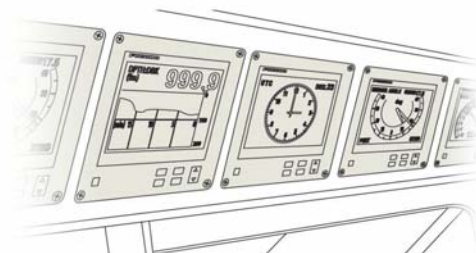

Up to 10 displays can be connected with a daisy chain cable. The display brilliance of all units connected can be centrally controlled from 1 dimmer controller.

RD-50

- ▶ High-contrast 8.4-inch color LCD
- ▶ Digital/graph/analog displays available
- ▶ Display orientation of up to 4-way split screen
- ▶ Viewable under the direct sunlight at wing console
- ▶ Adjustable display background color for use in both daytime and night time

▶ Red LED display

- ▶ Up to 10 displays can be connected with a daisy chain cable
- ▶ Display brilliance can be collectively controlled from one dimmer controller under the daisy chain connection

RD-20

■ Suggestion for installation

- Overhead console

- Desktop

The RD-20/50 can be mounted on the overhead console as well as on the desktop. Both units come with an optional bracket for desktop mounting. The RD-50 can also be installed overboard with the optional waterproof box.