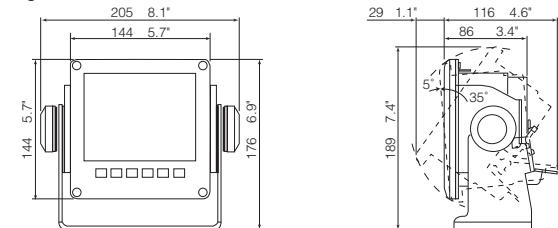

3.3 kg 7.28 lb

Remote Display (Flush mount)

RD-20

0.8 kg 1.76 lb

Remote Display (with an optional bracket)

RD-20

1.3 kg 2.87 lb

Remote Controller