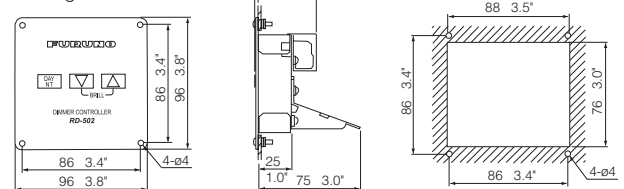

RD-501

0.53 kg 1.17 lb

Dimmer Controller

RD-502

0.53 kg 1.17 lb

All brand and product names are registered trademarks, trademarks or service marks of their respective holders.

SPECIFICATIONS SUBJECT TO CHANGE WITHOUT NOTICE