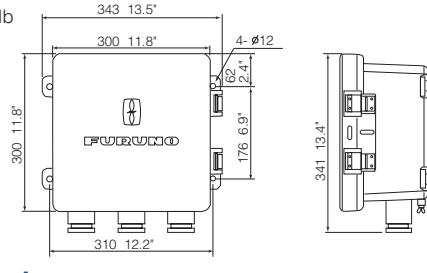

Graph display

- Water temperature °C, °F
- Depth m, ft, fm

RD-20 Data to be displayed

- Ship speed kn, km/h, m/s
- Heading (HDG) deg
- Course (COG) deg
- Actual / Ordered rudder angle deg
- Depth m, ft, fm
- Total distance NM, km
- Trip distance NM, km
- Water temperature °C, °F
- Rate of turn (ROT) deg/min
- Wind Direction / Speed deg
- Engine revolutions rpm
- Propeller pitch %
- Shaft revolutions rpm

Waterproof Box (for RD-50)

DS-605

9.6 kg 21.2 lb

Remote Display (Flush mount)

RD-50

2.1 kg 4.62 lb

Remote Display (with an optional bracket)

RD-50