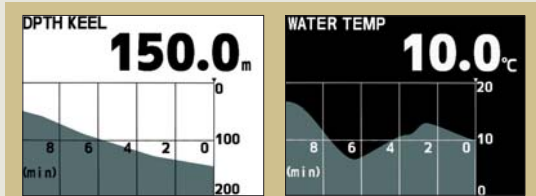

RD-20

RD-50

RD-50 Data to be displayed

Digital display

- Ship speed kn, km/h, m/s
- Heading (HDG) deg
- Course (COG) deg
- Actual / Ordered rudder angle deg
- Depth m, ft, fm
- Total distance NM, km
- Trip distance NM, km
- Water temperature °C, °F
- Rate of turn (ROT) deg/min
- Wind Direction / Speed deg
- Propeller pitch %
- Engine revolutions rpm
- Shaft revolutions rpm
- Time
- Latitude and Longitude
- Destination
- 1/2/3-axes ship speed

Analog display

- Wind Direction / Speed deg
- Propeller pitch %
- Rate of turn (ROT) deg/min
- Ship speed kn, km/h, m/s
- Engine revolutions rpm
- Shaft revolutions rpm
- Actual / Ordered rudder angle deg
- Drift / HDG / COG deg
- Time

Graph display

- Water temperature °C, °F
- Depth m, ft, fm

RD-20 Data to be displayed

- Ship speed kn, km/h, m/s
- Heading (HDG) deg
- Course (COG) deg
- Actual / Ordered rudder angle deg
- Depth m, ft, fm
- Total distance NM, km
- Trip distance NM, km
- Water temperature °C, °F
- Rate of turn (ROT) deg/min
- Wind Direction / Speed deg
- Engine revolutions rpm
- Propeller pitch %
- Shaft revolutions rpm