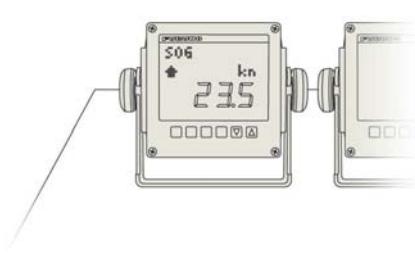

▶ Red LED display

- ▶ Up to 10 displays can be connected with a daisy chain cable
- ▶ Display brilliance can be collectively controlled from one dimmer controller under the daisy chain connection

RD-20

■ Suggestion for installation

- Overhead console

- Desktop

The RD-20/50 can be mounted on the overhead console as well as on the desktop. Both units come with an optional bracket for desktop mounting. The RD-50 can also be installed overboard with the optional waterproof box.

RD-20

RD-50

RD-50 Data to be displayed

Digital display

- Ship speed kn, km/h, m/s
- Heading (HDG) deg
- Course (COG) deg
- Actual / Ordered rudder angle deg
- Depth m, ft, fm
- Total distance NM, km
- Trip distance NM, km
- Water temperature °C, °F
- Rate of turn (ROT) deg/min
- Wind Direction / Speed deg
- Propeller pitch %
- Engine revolutions rpm
- Shaft revolutions rpm
- Time
- Latitude and Longitude
- Destination
- 1/2/3-axes ship speed