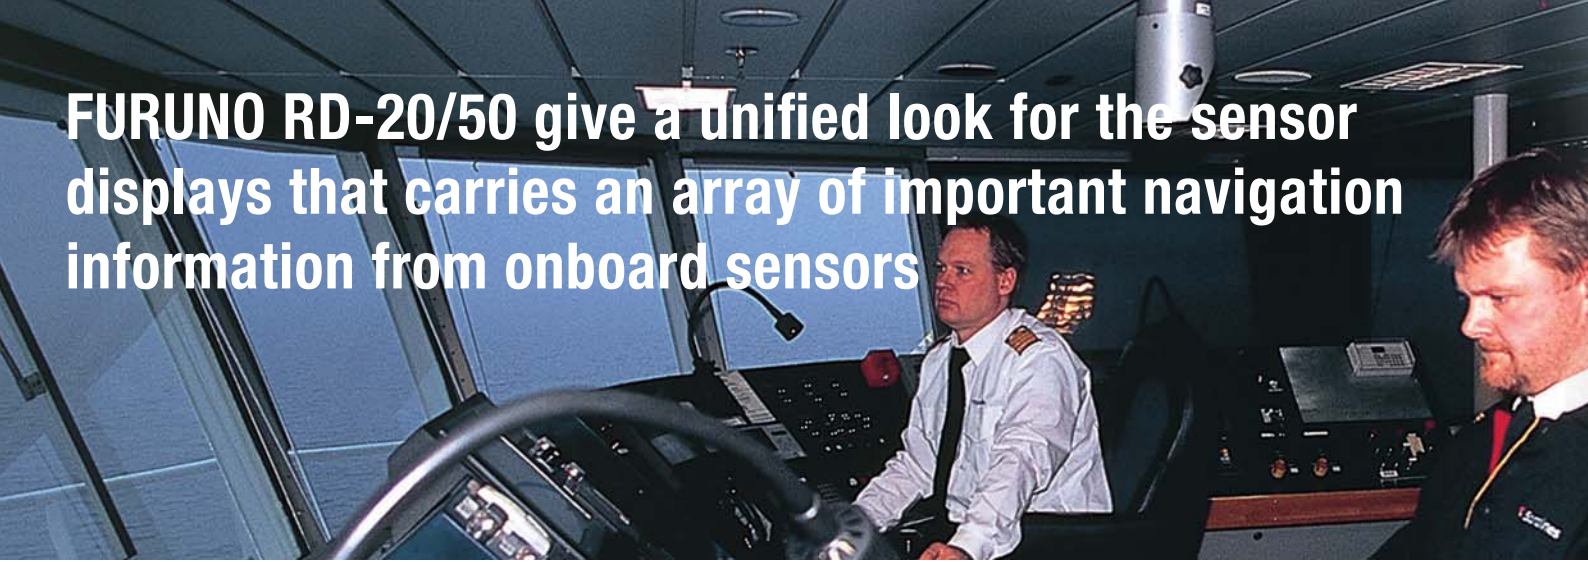

REMOTE DISPLAY

Models:
RD-20/RD-50

FURUNO RD-20/50 give a unified look for the sensor displays that carries an array of important navigation information from onboard sensors

REMOTE DISPLAY

The RD-20/50 are the remote display units that display the data from onboard sensors. The displays are switched by the remote controller. The RD-50, 8.4-inch color LCD, has 3 display modes: digital, analog and graph. The RD-20 shows the data in alphanumeric on its red LED panel.

Up to 10 displays can be connected with a daisy chain cable. The display brilliance of all units connected can be centrally controlled from 1 dimmer controller.

RD-50

- ▶ High-contrast 8.4-inch color LCD
- ▶ Digital/graph/analog displays available
- ▶ Display orientation of up to 4-way split screen
- ▶ Viewable under the direct sunlight at wing console
- ▶ Adjustable display background color for use in both daytime and night time

- Overhead console

- Desktop

The RD-20/50 can be mounted on the overhead console as well as on the desktop. Both units come with an optional bracket for desktop mounting. The RD-50 can also be installed overboard with the optional waterproof box.

RD-20

RD-50

RD-50 Data to be displayed

Digital display

- Ship speed kn, km/h, m/s
- Heading (HDG) deg
- Course (COG) deg
- Actual / Ordered rudder angle deg
- Depth m, ft, fm
- Total distance NM, km
- Trip distance NM, km
- Water temperature °C, °F
- Rate of turn (ROT) deg/min
- Wind Direction / Speed deg
- Propeller pitch %
- Engine revolutions rpm
- Shaft revolutions rpm
- Time
- Latitude and Longitude
- Destination
- 1/2/3-axes ship speed