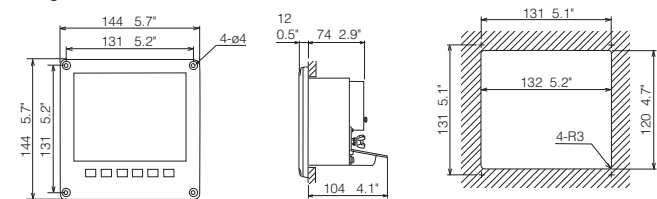

Remote Display (Flush mount)

RD-20

0.8 kg 1.76 lb