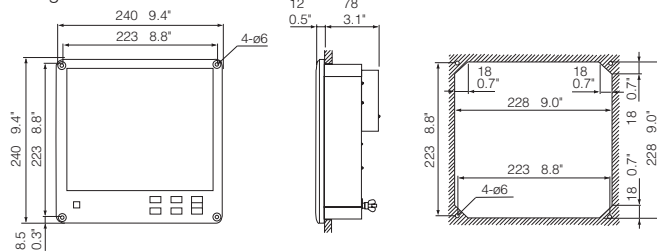

Waterproof Box (for RD-50)

DS-605

9.6 kg 21.2 lb

Remote Display (Flush mount)

RD-50

2.1 kg 4.62 lb

Remote Display (with an optional bracket)

RD-50