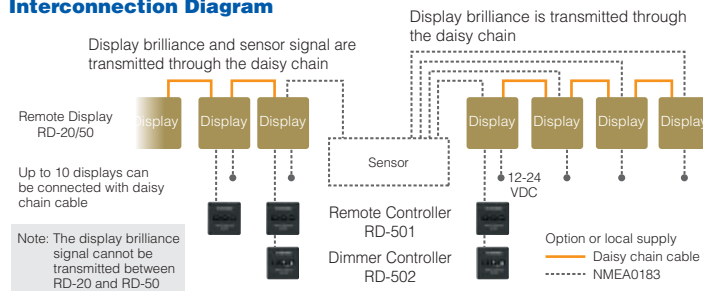

RD-20

RD-50

RD-50 Data to be displayed

Digital display

- Ship speed kn, km/h, m/s
- Heading (HDG) deg
- Course (COG) deg
- Actual / Ordered rudder angle deg
- Depth m, ft, fm
- Total distance NM, km
- Trip distance NM, km
- Water temperature °C, °F
- Rate of turn (ROT) deg/min
- Wind Direction / Speed deg
- Propeller pitch %
- Engine revolutions rpm
- Shaft revolutions rpm
- Time
- Latitude and Longitude
- Destination
- 1/2/3-axes ship speed

Graph display

- Water temperature °C, °F
- Depth m, ft, fm

RD-20 Data to be displayed

- Ship speed kn, km/h, m/s
- Heading (HDG) deg
- Course (COG) deg
- Actual / Ordered rudder angle deg
- Depth m, ft, fm
- Total distance NM, km
- Trip distance NM, km
- Water temperature °C, °F
- Rate of turn (ROT) deg/min
- Wind Direction / Speed deg
- Engine revolutions rpm
- Propeller pitch %
- Shaft revolutions rpm

SPECIFICATIONS

Model	RD-20	RD-50
Product Name	REMOTE DISPLAY	
Display	Red LED	8.4-inch color LCD
Power Supply		
Remote Display (RD-20/50)	DC 12-24 V	DC 12-24 V
Remote Controller (RD-501)		DC 5 V
Dimmer Controller (RD-502)		DC 5 V
Environment		
Temperature	-15°C~+55°C	-25°C~+55°C
Waterproofing	Display	
	Flush mount	Front: IP22 Back: IP22
	Wall mount (with Waterproof Box)	—
	Remote Controller (RD-501)	Front: IP22 Back: IP20
Dimmer Controller (RD-502)	Front: IP22 Back: IP20	
Vibration	IEC 60945-4	

Equipment List

Standard	
Remote Display	RD-20/50
Installation Materials	
Option	
Remote Controller	RD-501
Dimmer Controller	RD-502
Waterproof Box (for RD-50)	DS-605
Bracket for desktop mounting	

Interconnection Diagram