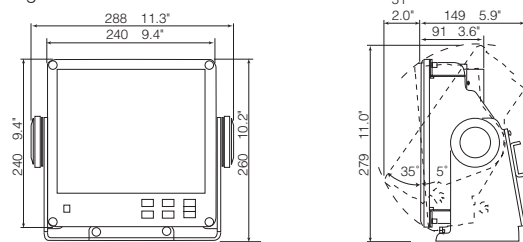

Waterproof Box (for RD-50)

DS-605

9.6 kg 21.2 lb

Remote Display (Flush mount)

RD-50

2.1 kg 4.62 lb

Remote Display (with an optional bracket)

RD-50

3.3 kg 7.28 lb

Remote Display (Flush mount)

RD-20

0.8 kg 1.76 lb

Remote Display (with an optional bracket)

RD-20

1.3 kg 2.87 lb

Remote Controller